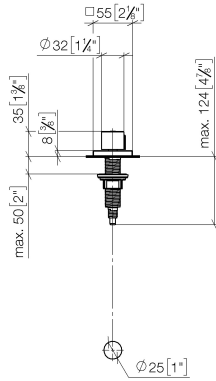

Strainer waste with control handle - Champagne (22kt Gold)

LOT

10 711 970

- control for single basin
- including adapter for Bowden cable

Fits LOT

	Champagne (22kt Gold)	10 711 970-47
	Chrome	10 711 970-00
	Brushed Platinum	10 711 970-06
	Platinum	10 711 970-08
	Durabronze (23kt Gold)	10 711 970-09
	Dark Chrome	10 711 970-19
	Brushed Durabronze (23kt Gold)	10 711 970-28
	Matte Black	10 711 970-33
	Brushed Champagne (22kt Gold)	10 711 970-46
	Brushed Chrome	10 711 970-93
	Brushed Dark Platinum	10 711 970-99

10 711 970

mm [inches]

10 711 970

Parts for other finishes can be found here: [Chrome](#)

Spare parts list

No.	Item Number	Name	Quantity used	Delivery time
1	09 20 97 030-47	handle	1	60
2	90 12 12 002 00 90	fixing cap	1	2
3	09 27 87 007-47	rosette	1	30
4	90 14 10 043 00 90	seal	1	2
5	09 14 10 042 90	seal	1	2
6	09 29 06 087-47	spindle	1	-
Spare part can no longer be ordered, please order the replacement item				
7	04 30 01 029 00 90	adaptor	1	2
8	09 24 03 175 90	adaptor	1	2
9	09 11 10 073-07	connection	1	30
10	09 11 10 074-07	connection	1	30
11	09 11 10 079-07	connection	1	30
12	09 30 11 087 90	disc	1	2
13	09 23 30 024-07	nut	1	30