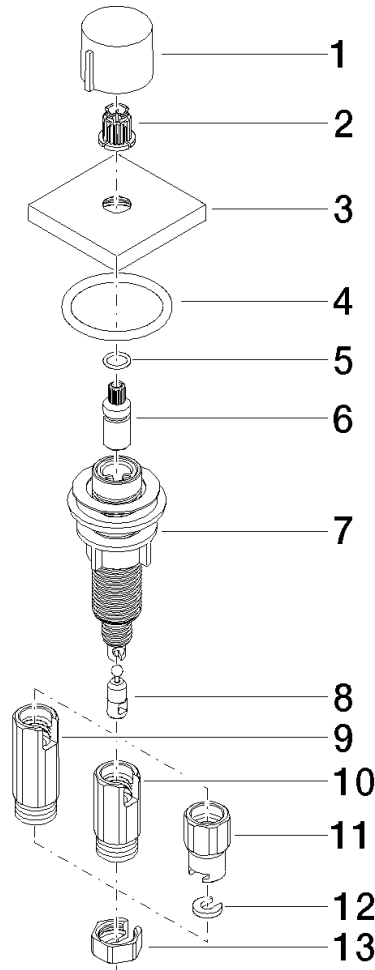

Strainer waste with control handle - Champagne (22kt Gold)

LOT

10 711 970

- control for single basin
- including adapter for Bowden cable

Fits LOT

	Champagne (22kt Gold)	10 711 970-47
	Chrome	10 711 970-00
	Brushed Platinum	10 711 970-06
	Platinum	10 711 970-08
	Durabronze (23kt Gold)	10 711 970-09
	Dark Chrome	10 711 970-19
	Brushed Durabronze (23kt Gold)	10 711 970-28
	Matte Black	10 711 970-33
	Brushed Champagne (22kt Gold)	10 711 970-46
	Brushed Chrome	10 711 970-93
	Brushed Dark Platinum	10 711 970-99

10 711 970

mm [inches]

10 711 970

Parts for other finishes can be found here: [Chrome](#)

Spare parts list

No.	Item Number	Name	Quantity used	Delivery time
1	09 20 97 030-47	handle	1	60
2	90 12 12 002 00 90	fixing cap	1	2
3	09 27 87 007-47	rosette	1	30
4	90 14 10 043 00 90	seal	1	2
5	09 14 10 042 90	seal	1	2
6	09 29 06 087-47	spindle	1	-
Spare part can no longer be ordered, please order the replacement item				
7	04 30 01 029 00 90	adaptor	1	2
8	09 24 03 175 90	adaptor	1	2
9	09 11 10 073-07	connection	1	30
10	09 11 10 074-07	connection	1	30
11	09 11 10 079-07	connection	1	30
12	09 30 11 087 90	disc	1	2
13	09 23 30 024-07	nut	1	30